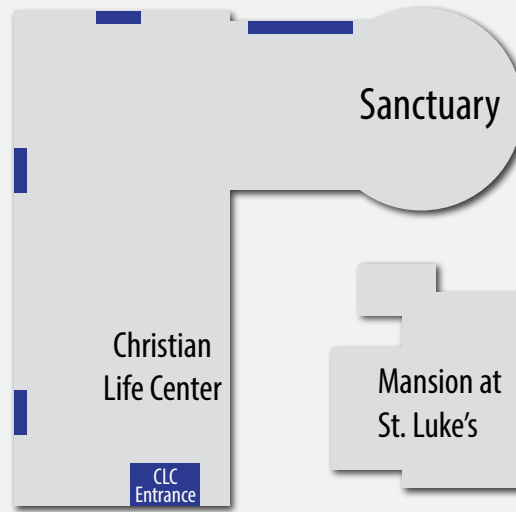

St. Luke's

United Methodist Church

222 NW 15th Street | Oklahoma City, OK 73103

Event Parking

■ Parking
■ Entrance

North Parking Lot

N.W. 15th Street

West Parking Lot

N. Harvey Avenue

Sanctuary

Christian Life Center

CLC Entrance

Mansion at St. Luke's

N. Robinson Avenue

Studio 222

N.W. 14th Street

Southwest Parking Lot

South Parking Lot

N.W. 13th Street

Public Parking